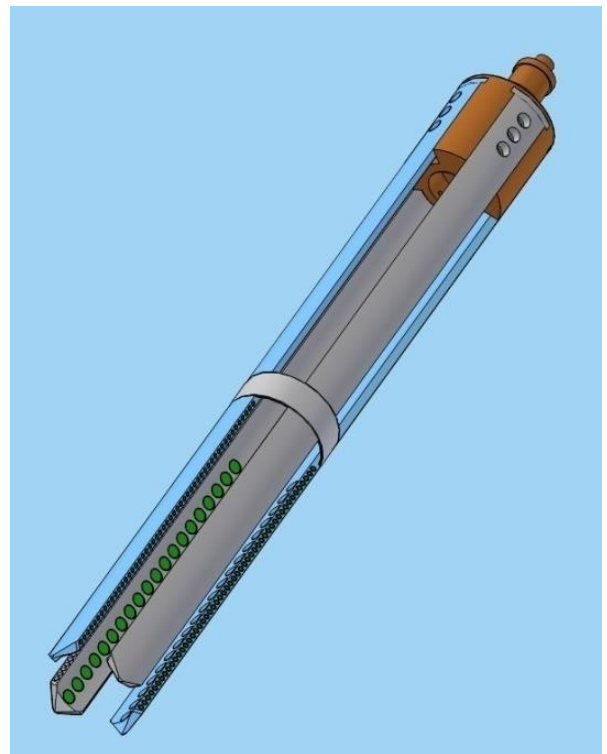

5,80” Leadblock Magnet

Model FM 112

For wireline, has 4 magnetic arms, with 1 1/16” SR pin connection

Dimensional data	
Max OD, inch	5,80
Min overshoot ID, inch	4,85
Fish neck OD, inch	2,31
Length w/leadblock, mm	1330
Lenght without leadblock, mm	1059,6
Material properties	
Body material	AISI 4145
Magnet size, mm	Ø20 x 8 Ø8x6
Magnet quantity, nos	80 + 408
Magnet type	Innovar specified
Operational data	
Lifting capacity, kg	50
Connection	1 1/16” SR pin
Guide wheels	No
Transport Data	
Weight, kg	46
Transported on pallet	
Shielding for airplane	No
Shielding for helicopter	No